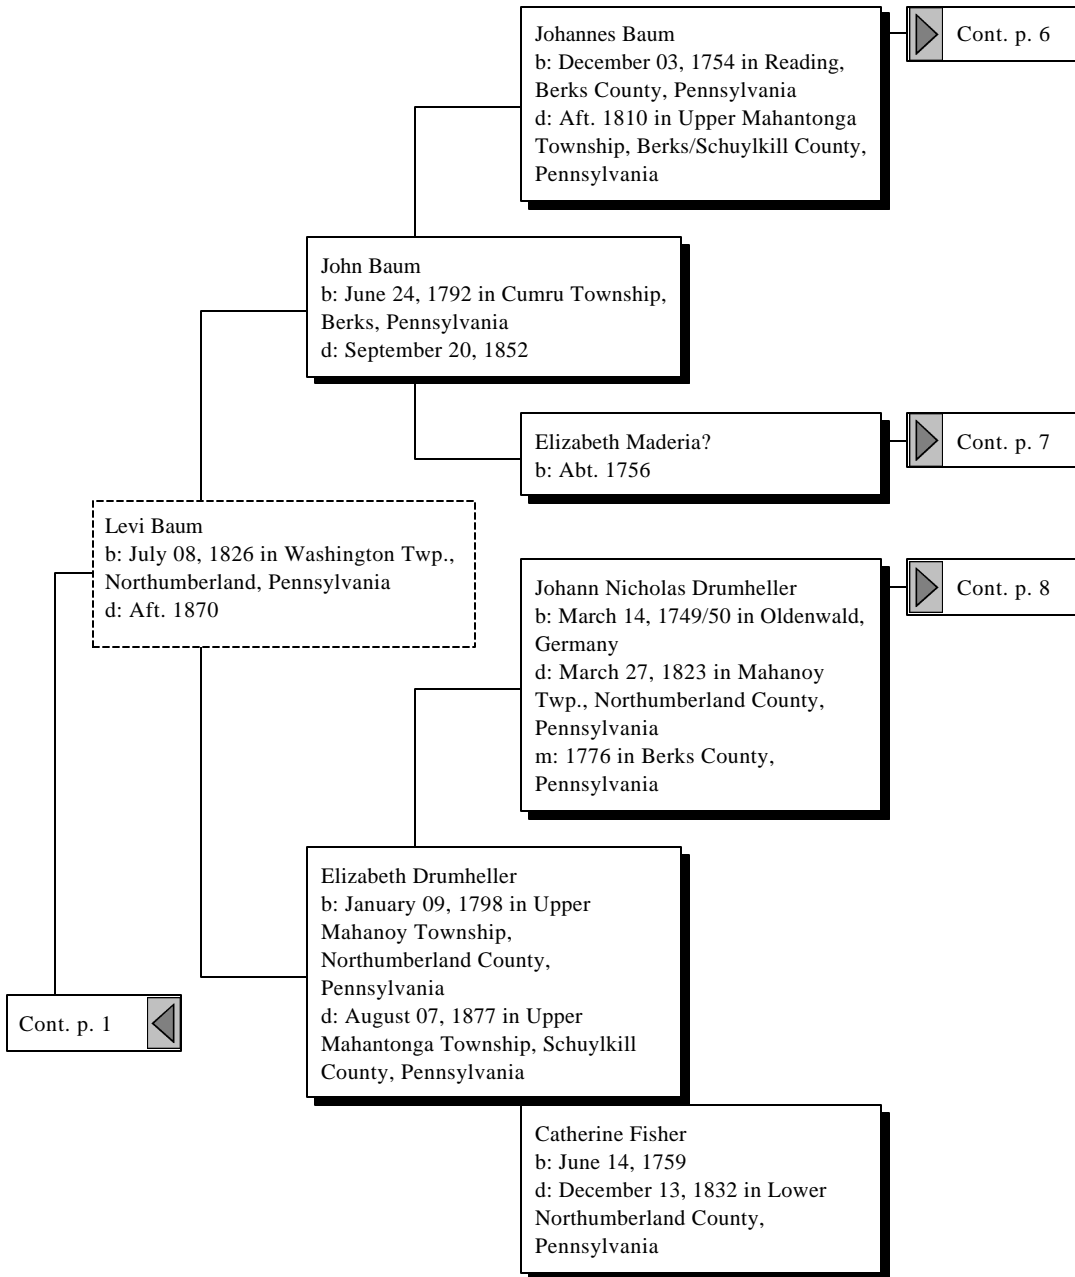

Ancestors of Joel Baum (2 of 13)