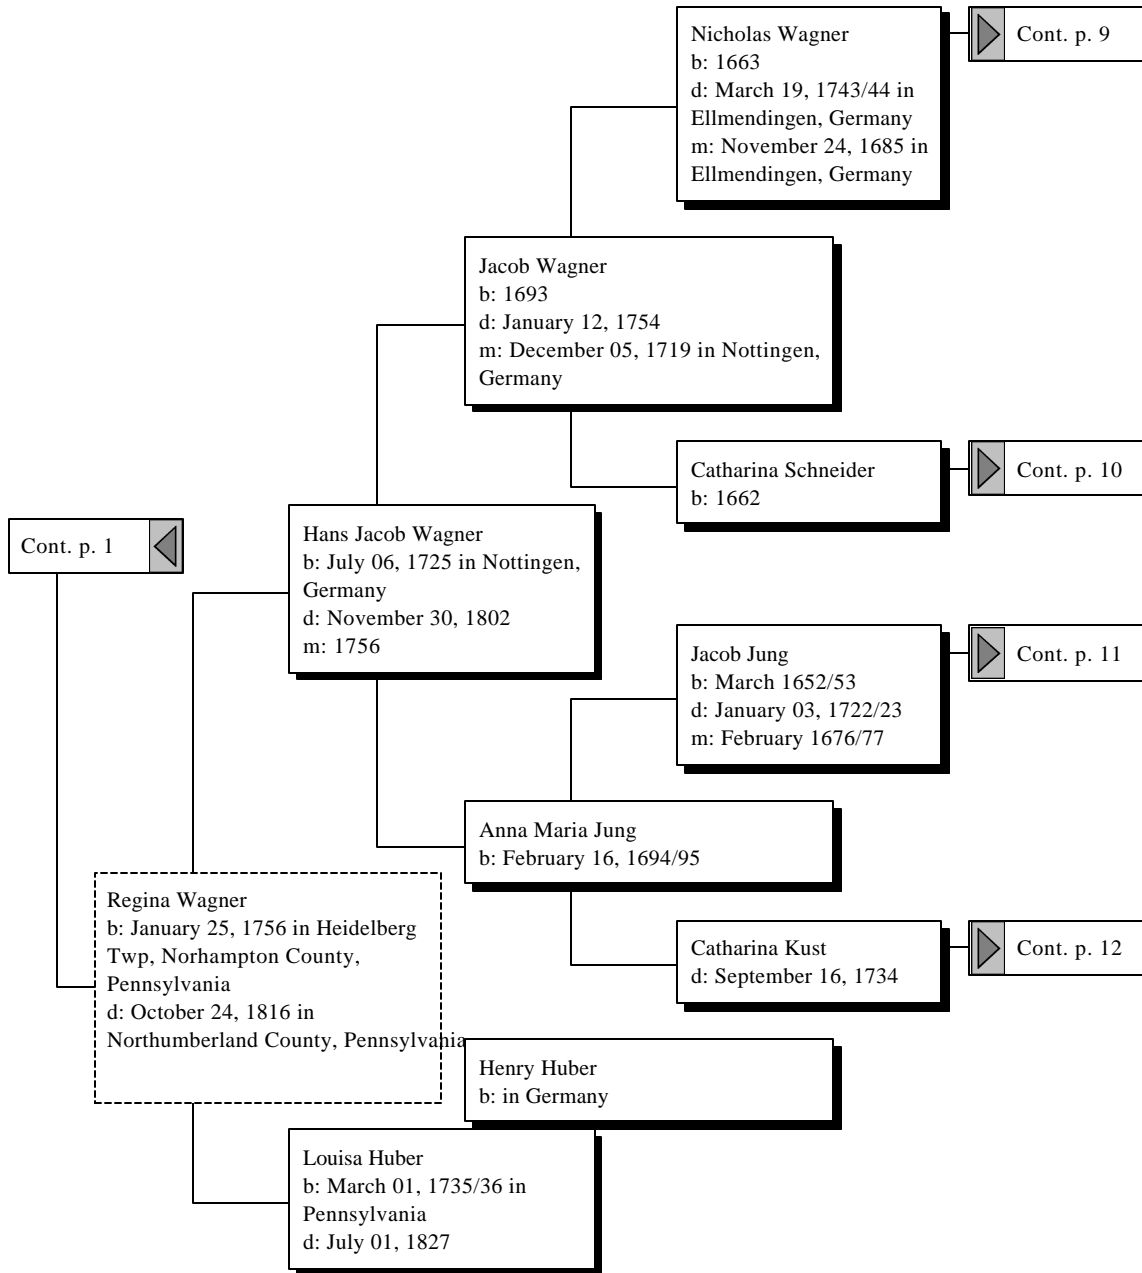

Ancestors of Joel Baum (4 of 13)